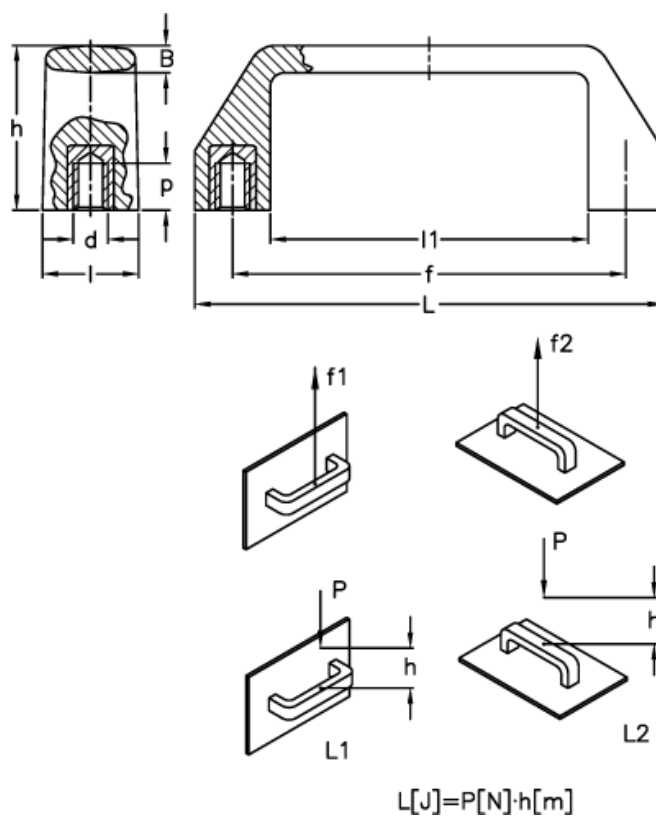

Data Sheet

Article number: 2304037280

Description: E+G Handle
M.543/140 N-B-M6, Black

Measures

B	= 7.5	l1	= 102
d 6H	= M6	L1 (J)	= 9
f	= 117 +/- 0,5	L2 (J)	= 4
F1 (N)	= 1900	p	= 12
F2 (N)	= 950		
h	= 38		
l	= 25		
L	= 134		